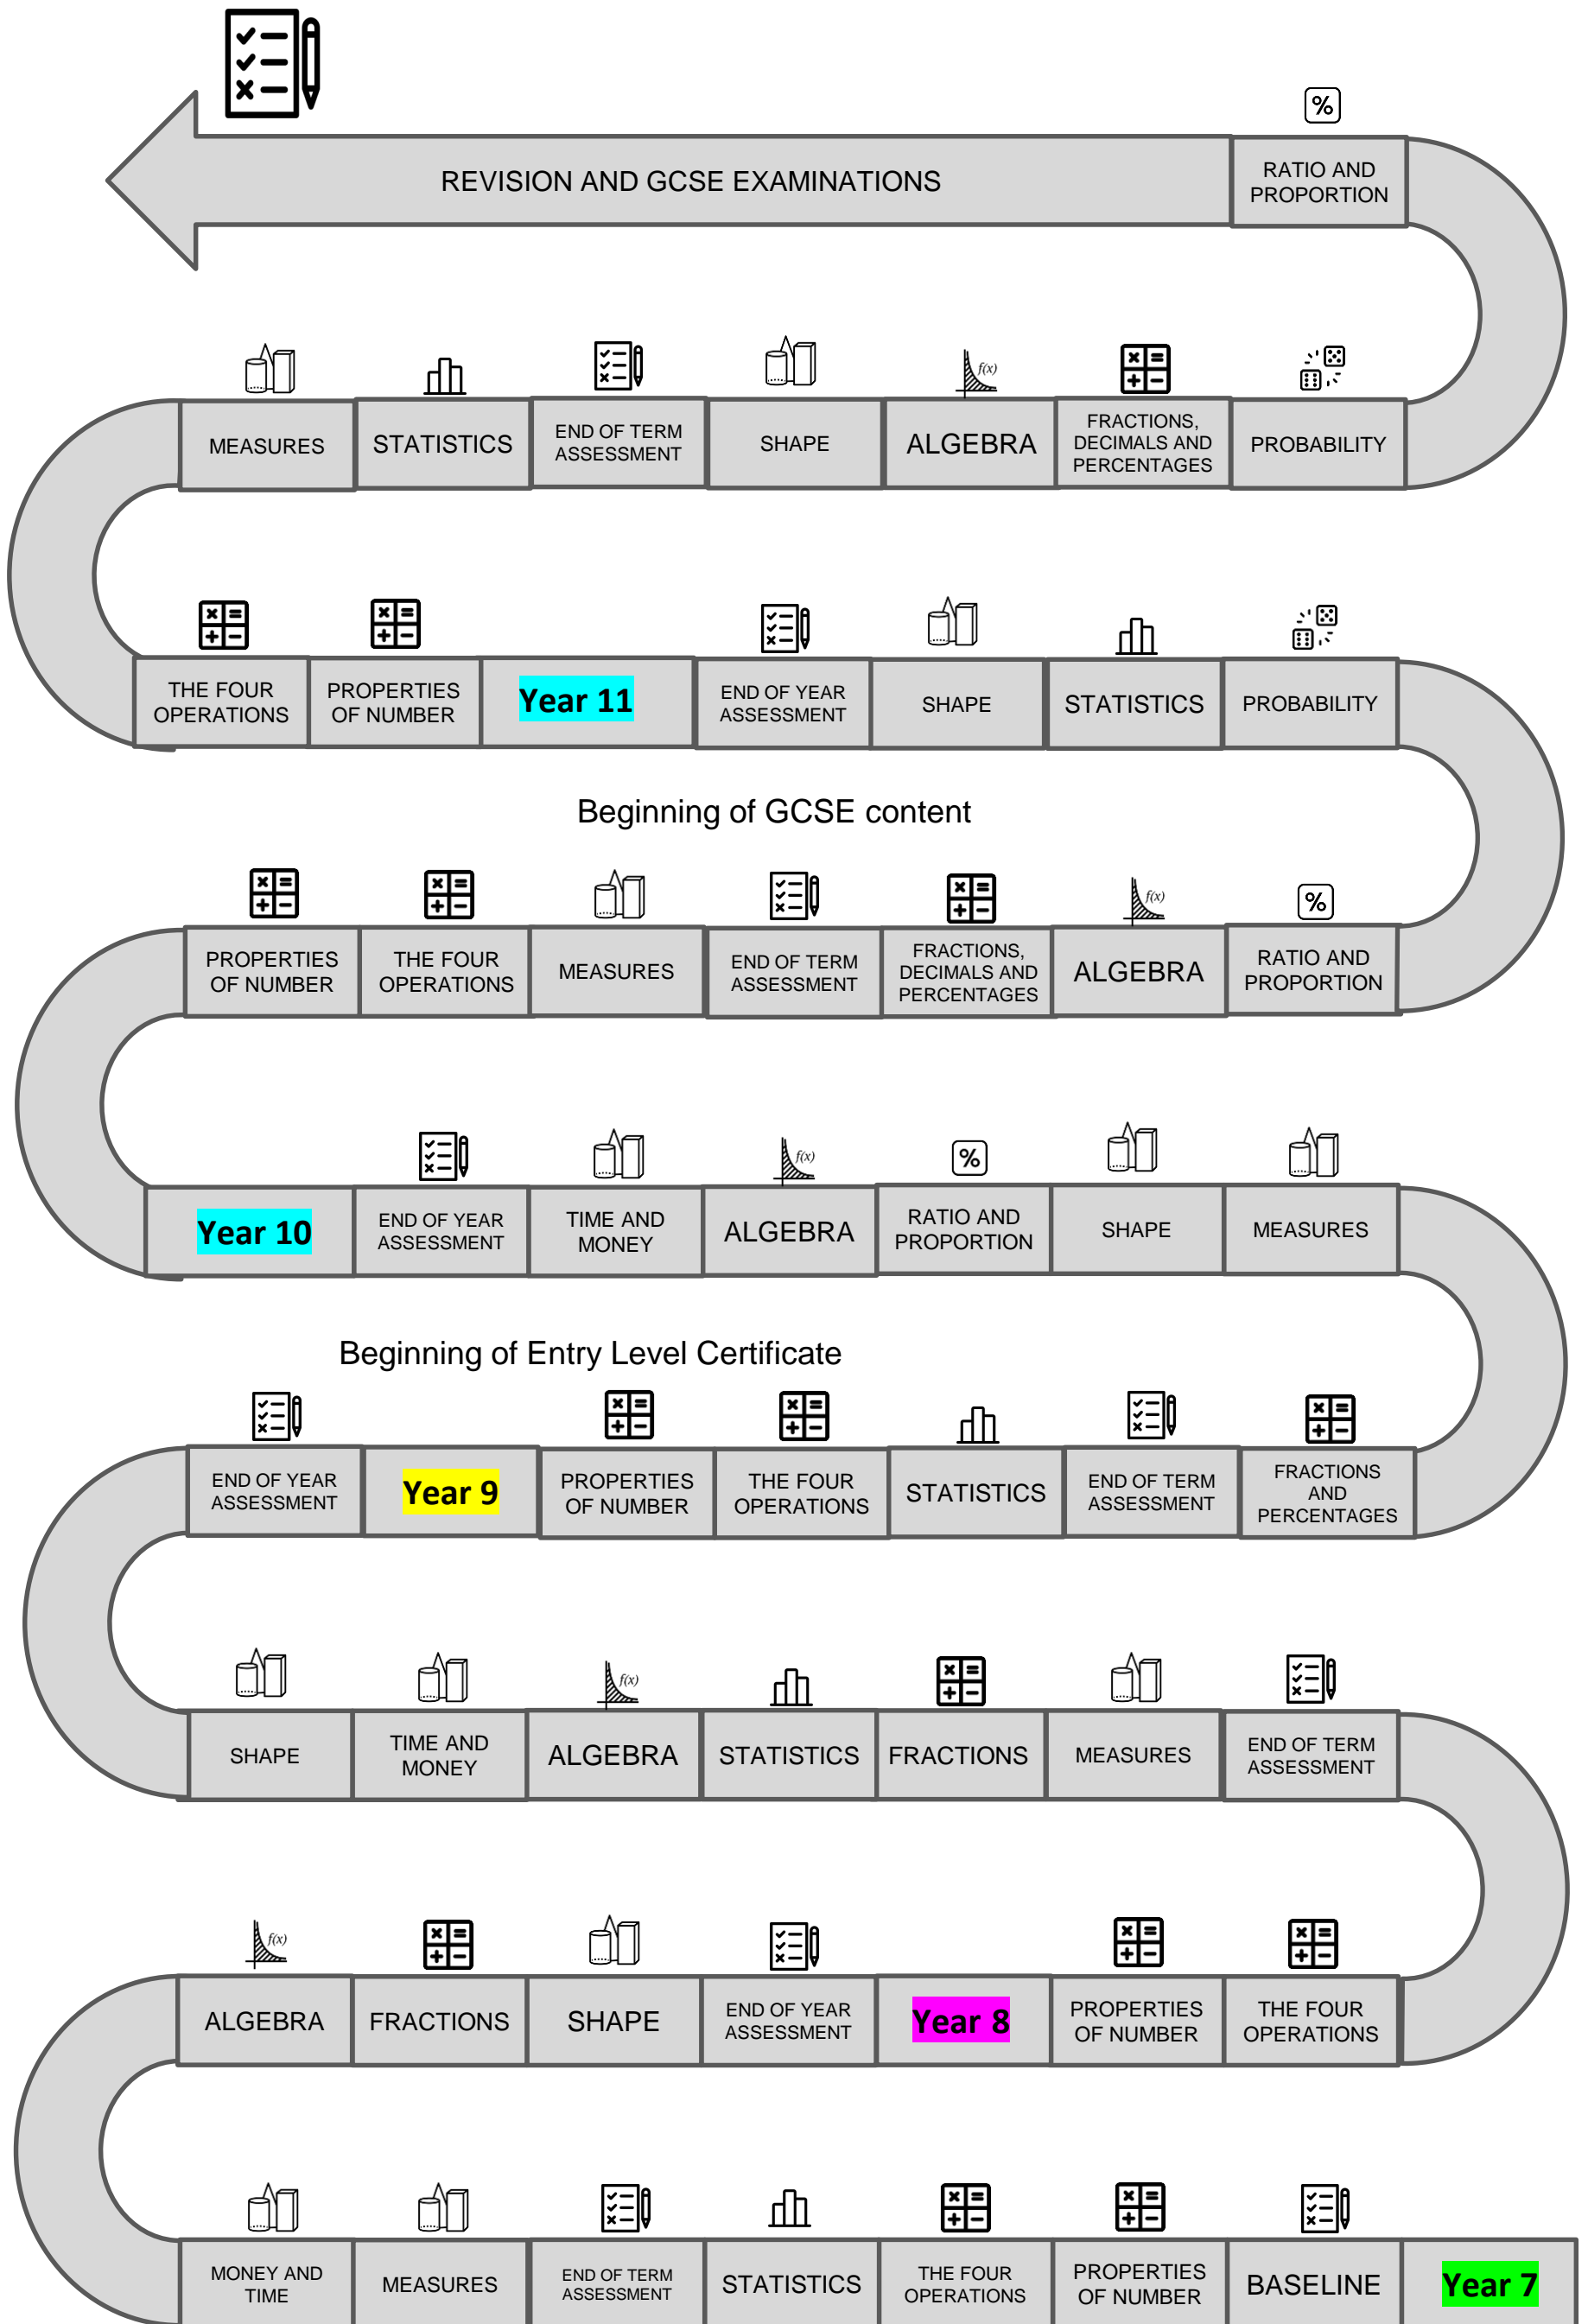

Five Year Curriculum Map

Grade 4+ College options

A-Levels

Level 3 qualification

Grade 1-3 Post 16 options

GCSE resit

Topic Key:

-  Number
-  Algebra
-  Geometry & Measure
-  Ratio & Proportion
-  Statistics
-  Probability

MATHEMATICS: Pathway B
Five Year Curriculum Map

Grade 1-3 Post 16 options

GCSE resit

Level 3 Post 16 options

GCSE

Level 1-2 Post 16 options

ELC resit

Topic Key:

-  Number
-  Algebra
-  Geometry & Measure
-  Ratio & Proportion
-  Statistics
-  Probability

MATHEMATICS: Pathway C

Five Year Curriculum Map

Level 3 Post 16 options

GCSE

Level 1-2 Post 16 options

ELC resit

Topic Key:

-  Number
-  Algebra
-  Geometry & Measure
-  Ratio & Proportion
-  Statistics
-  Probability