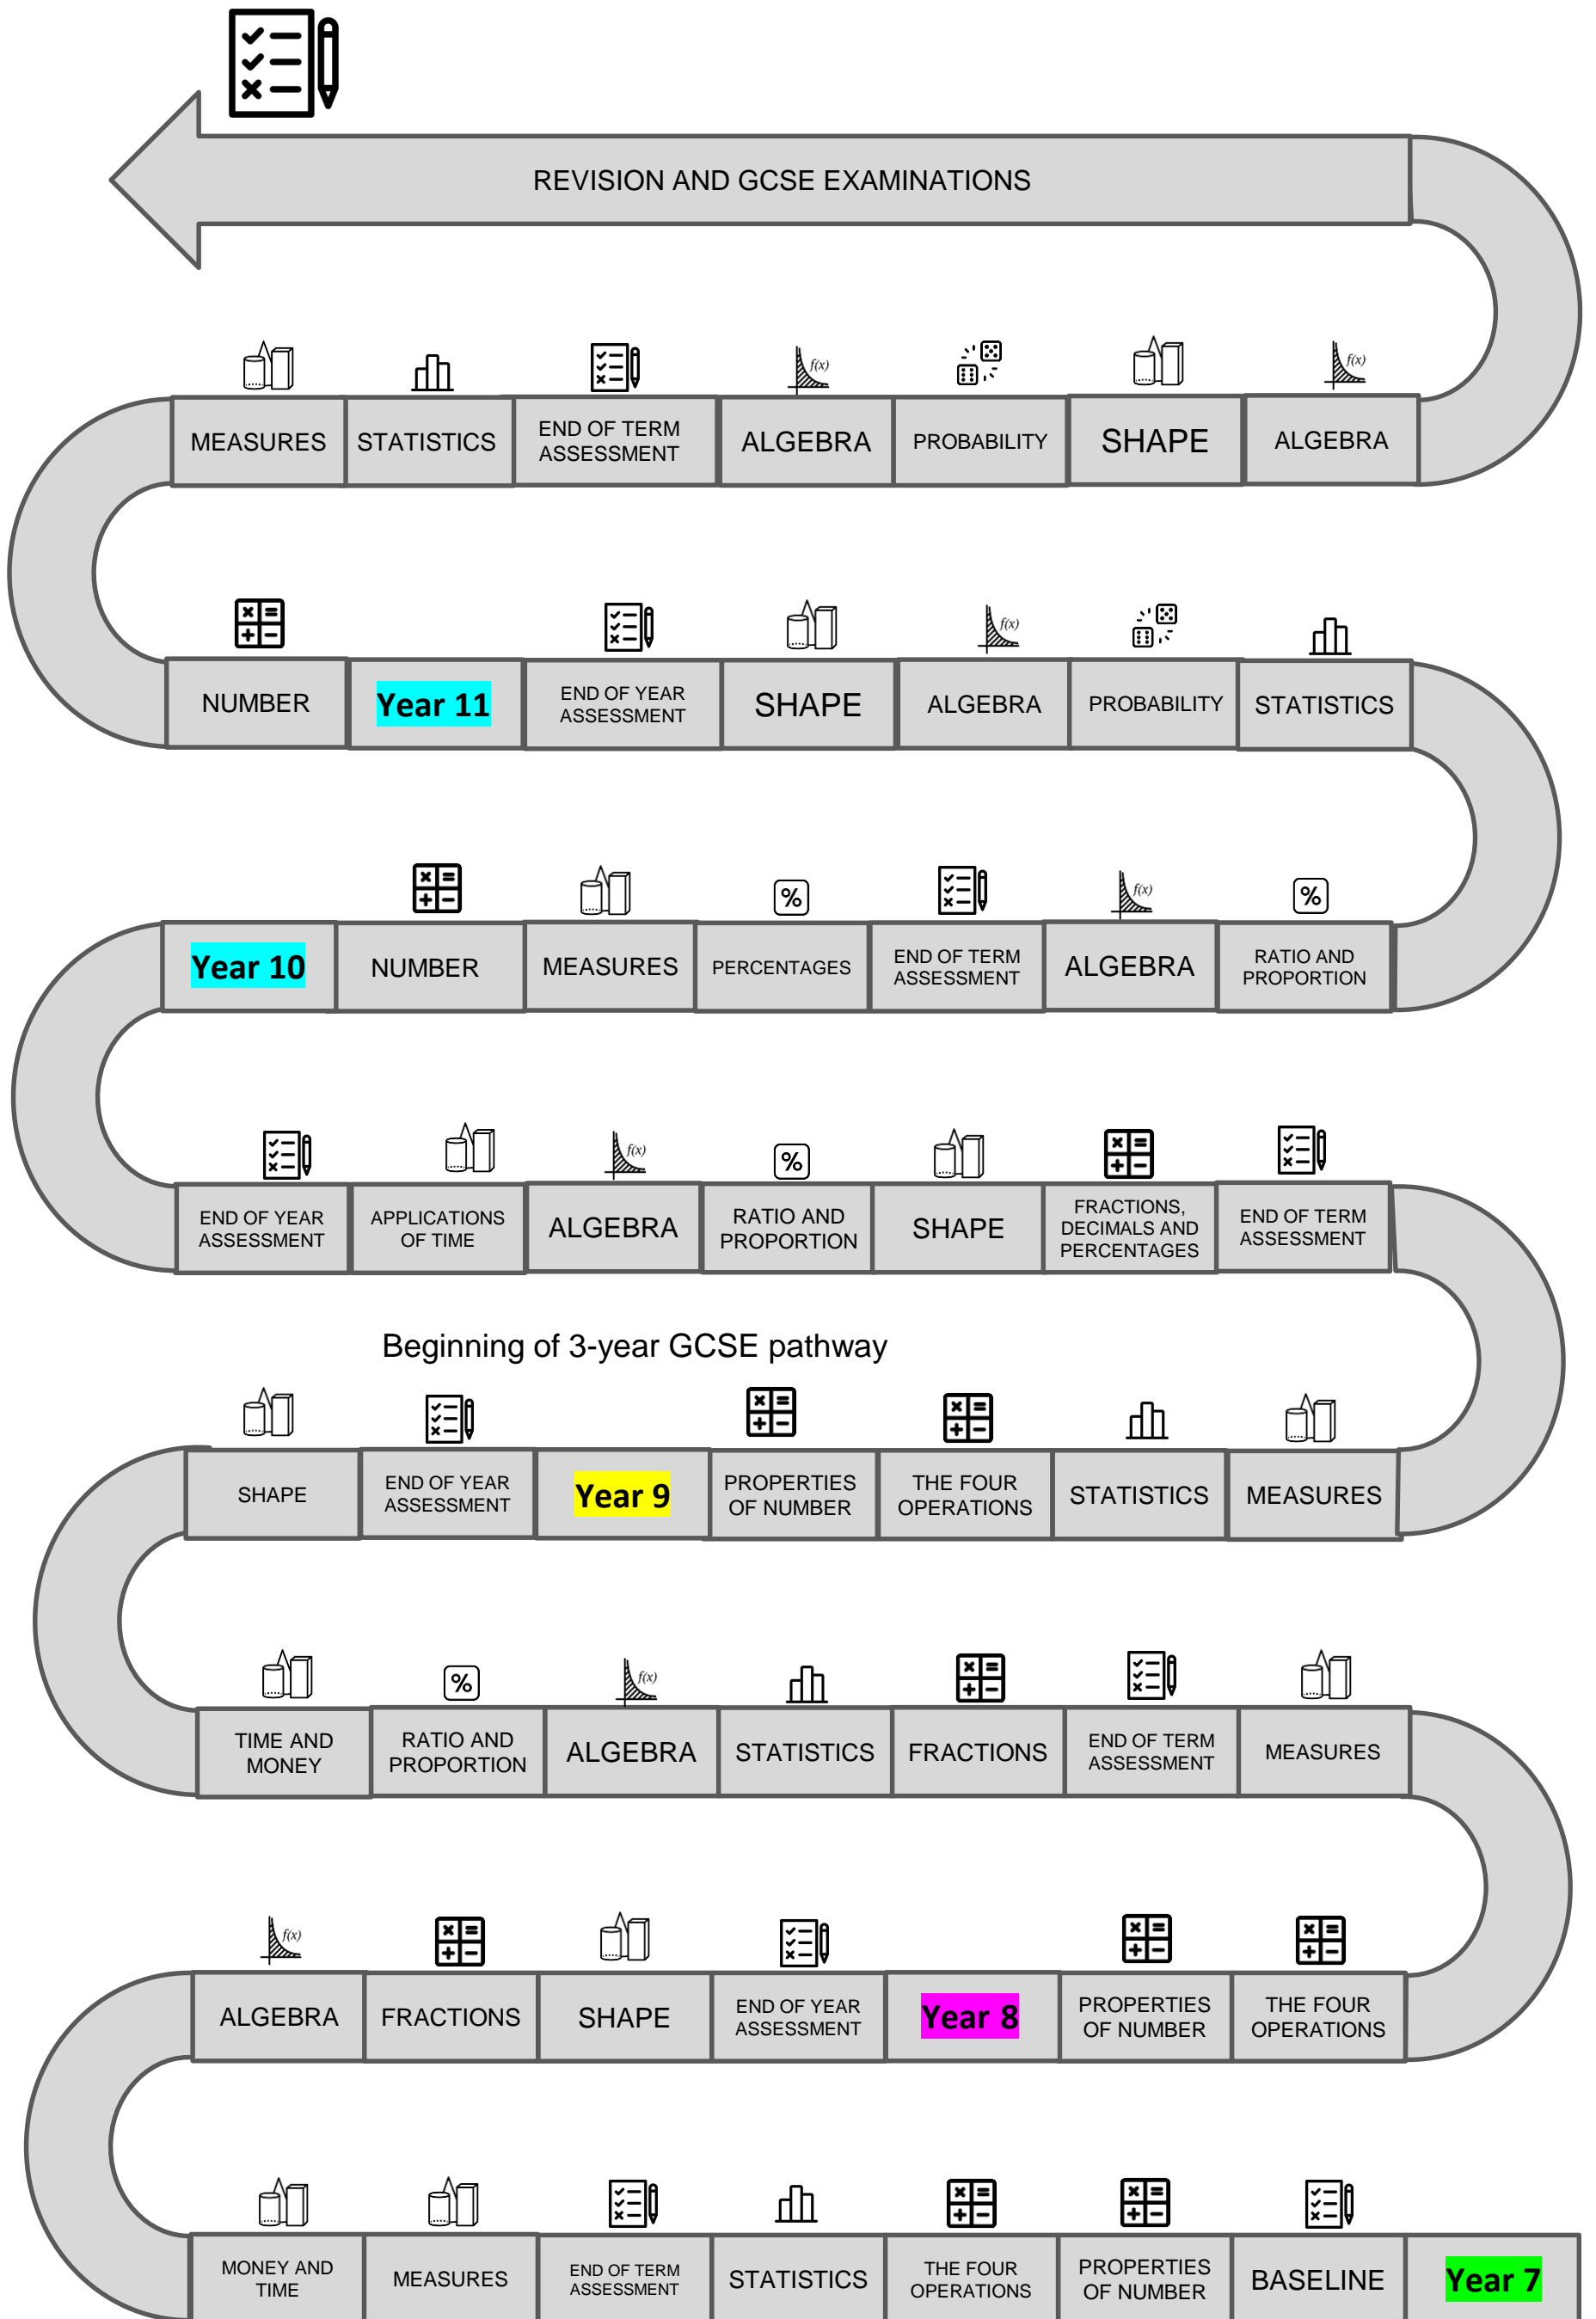

Five Year Curriculum Map

Grade 4+ College options

A-Levels

Level 3 qualification

Grade 1-3 Post 16 options

GCSE resit

Topic Key:

-  Number
-  Algebra
-  Geometry & Measure
-  Ratio & Proportion
-  Statistics
-  Probability

MATHEMATICS: Pathway B
Five Year Curriculum Map

Grade 1-3 Post 16 options

GCSE resit

Level 3 Post 16 options

GCSE

Level 1-2 Post 16 options

ELC resit

Topic Key:

-  Number
-  Algebra
-  Geometry & Measure
-  Ratio & Proportion
-  Statistics
-  Probability

MATHEMATICS: Pathway C

Five Year Curriculum Map

Level 3 Post 16 options

GCSE

Level 1-2 Post 16 options

ELC resit

Topic Key:

-  Number
-  Algebra
-  Geometry & Measure
-  Ratio & Proportion
-  Statistics
-  Probability