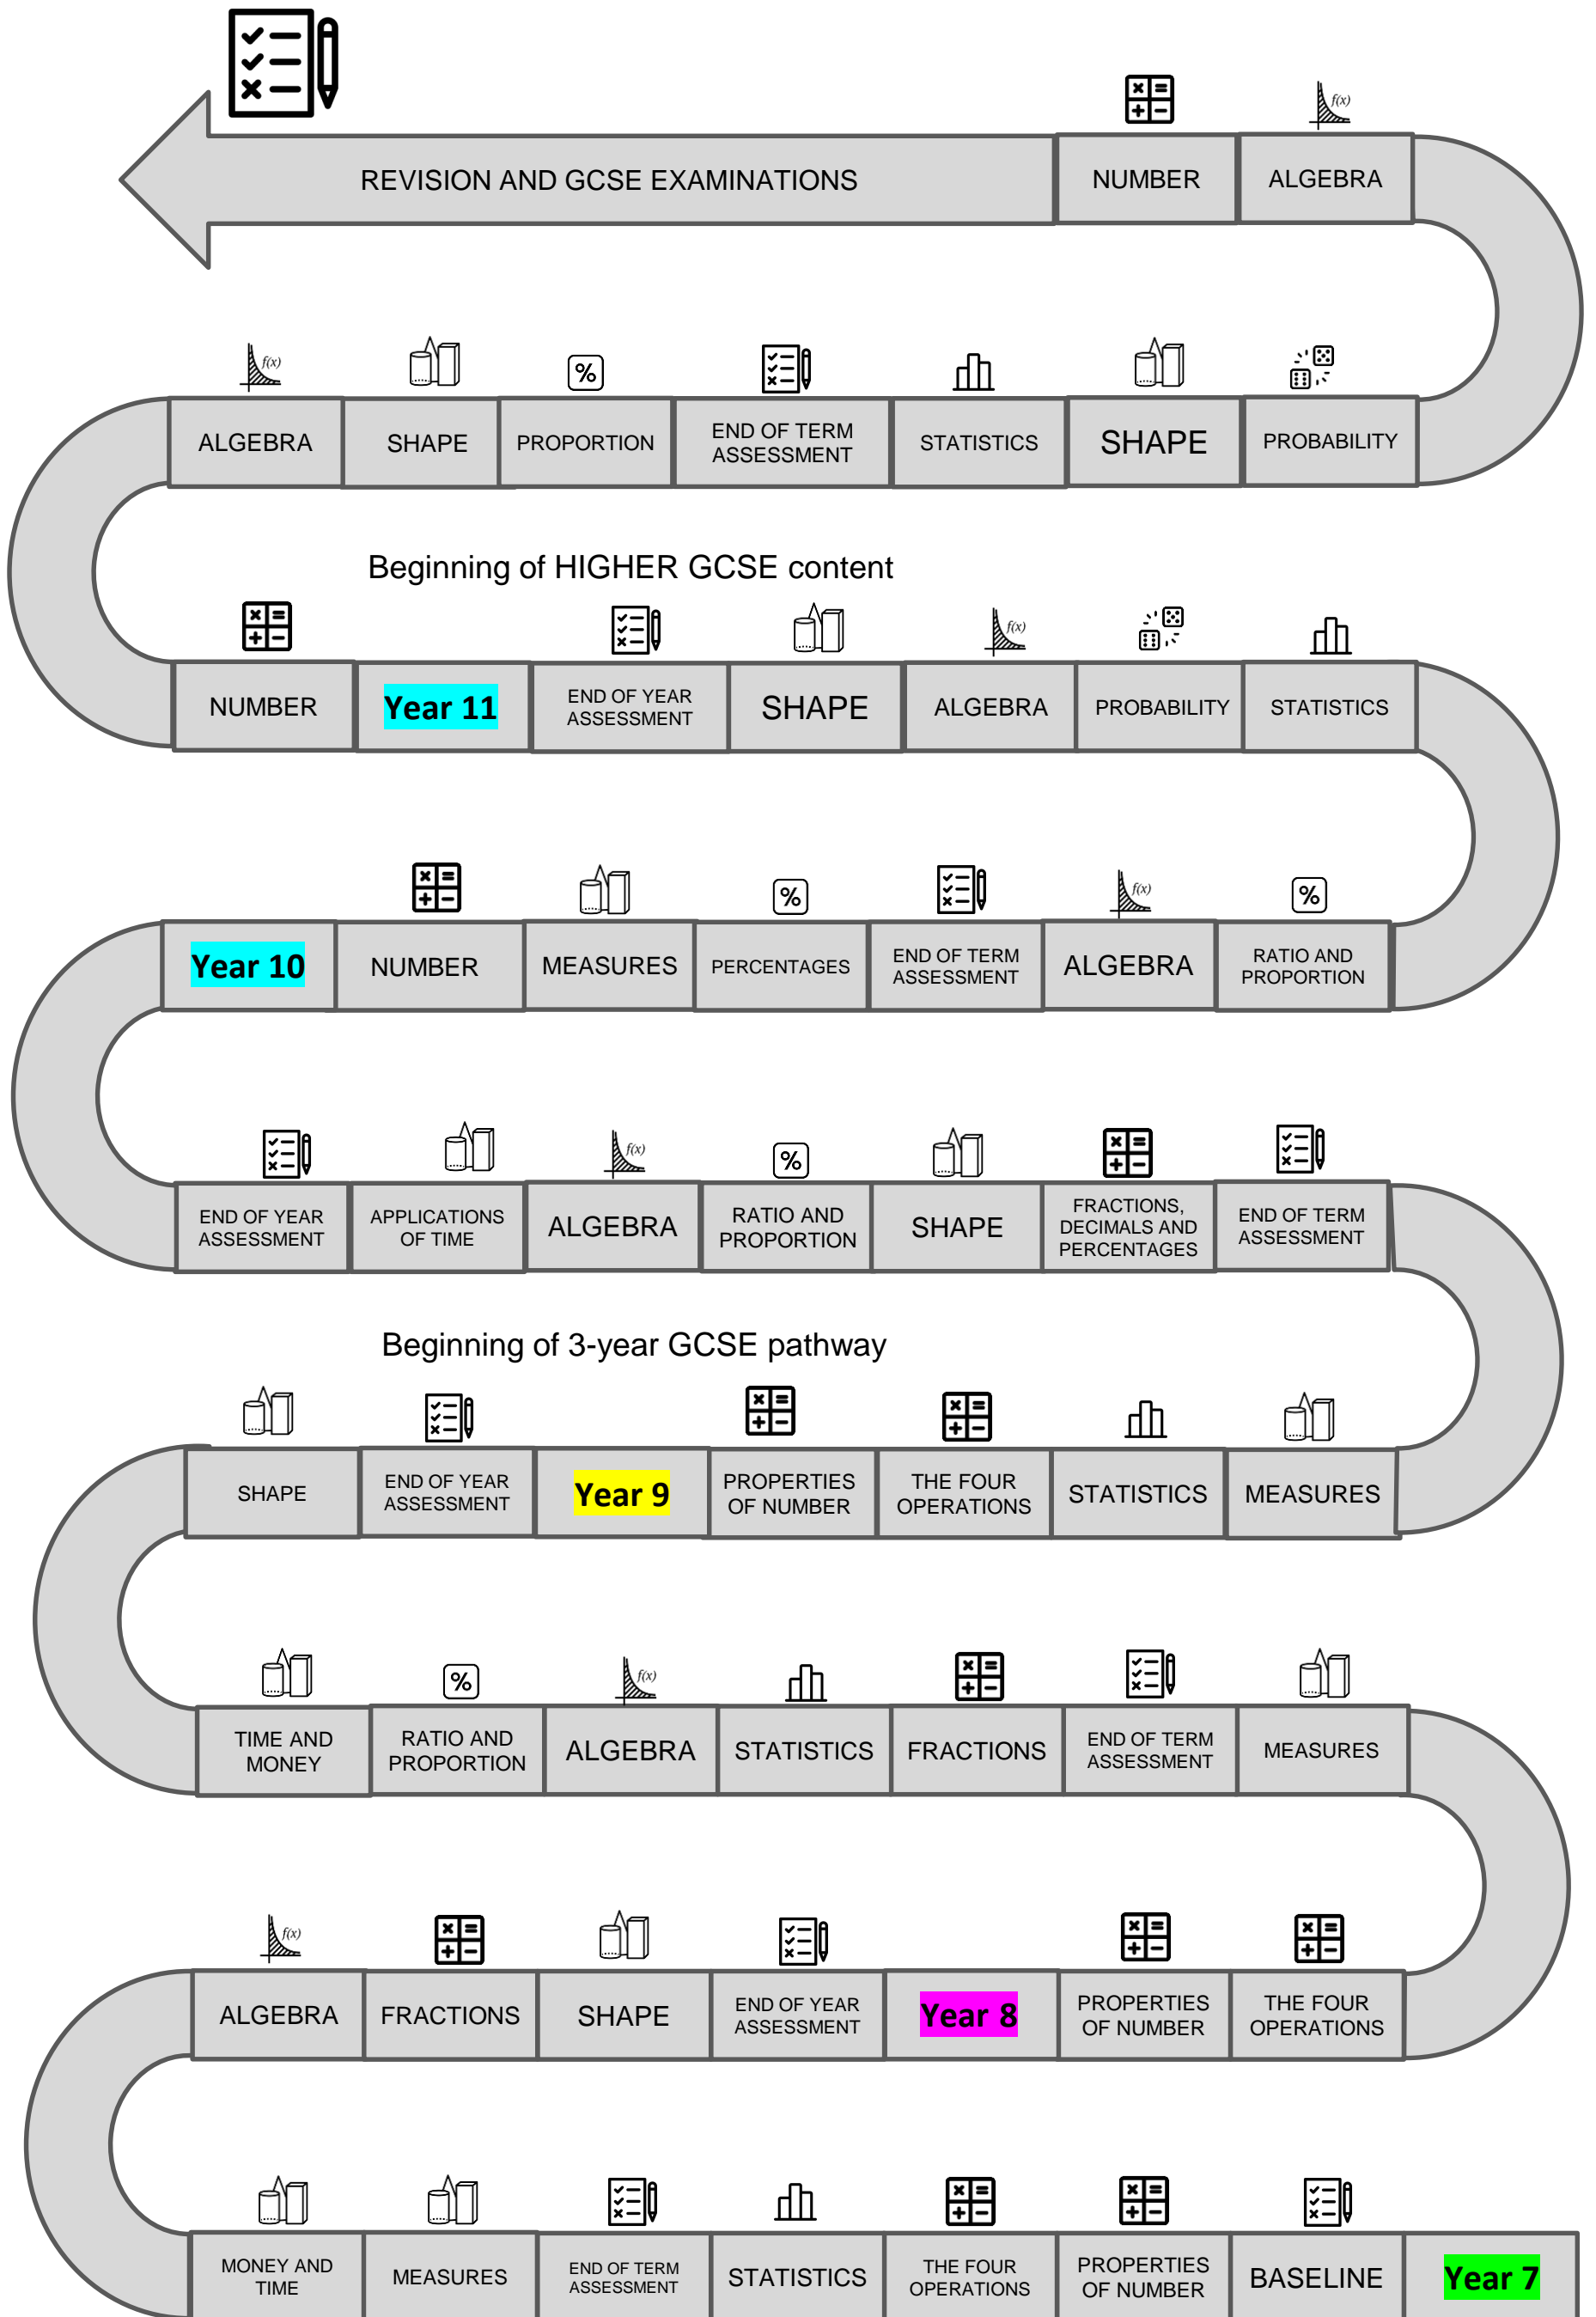

MATHEMATICS: MAP

Five Year Curriculum Map

Grade 4+ College options

A-Levels

Level 3 qualification

Topic Key:

-  Number
-  Algebra
-  Geometry & Measure
-  Ratio & Proportion
-  Statistics
-  Probability

MATHEMATICS: Pathway A

Five Year Curriculum Map

Grade 4+ College options

A-Levels

Level 3 qualification

Grade 1-3 Post 16 options

GCSE resit

Topic Key:

-  Number
-  Algebra
-  Geometry & Measure
-  Ratio & Proportion
-  Statistics
-  Probability

MATHEMATICS: Pathway B
Five Year Curriculum Map

Grade 1-3 Post 16 options

GCSE resit

Level 3 Post 16 options

GCSE

Level 1-2 Post 16 options

ELC resit

Topic Key:

-  Number
-  Algebra
-  Geometry & Measure
-  Ratio & Proportion
-  Statistics
-  Probability

MATHEMATICS: Pathway C

Five Year Curriculum Map

Level 3 Post 16 options

GCSE

Level 1-2 Post 16 options

ELC resit