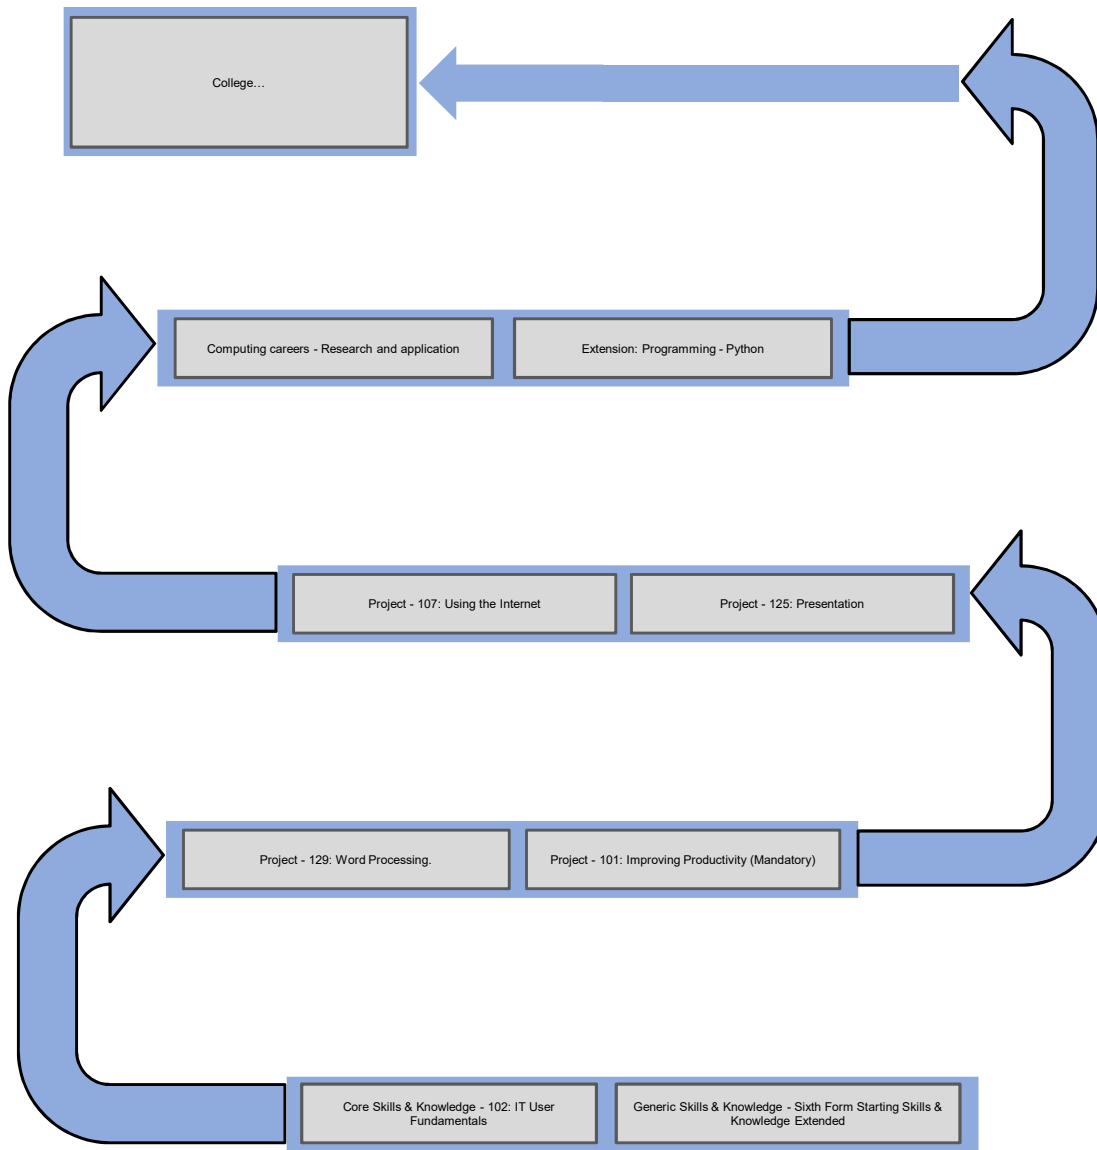

# Computing: Pathway Key Stage 5

## CURRICULUM MAP

1 Year course (College Ready). 5 lessons per week.