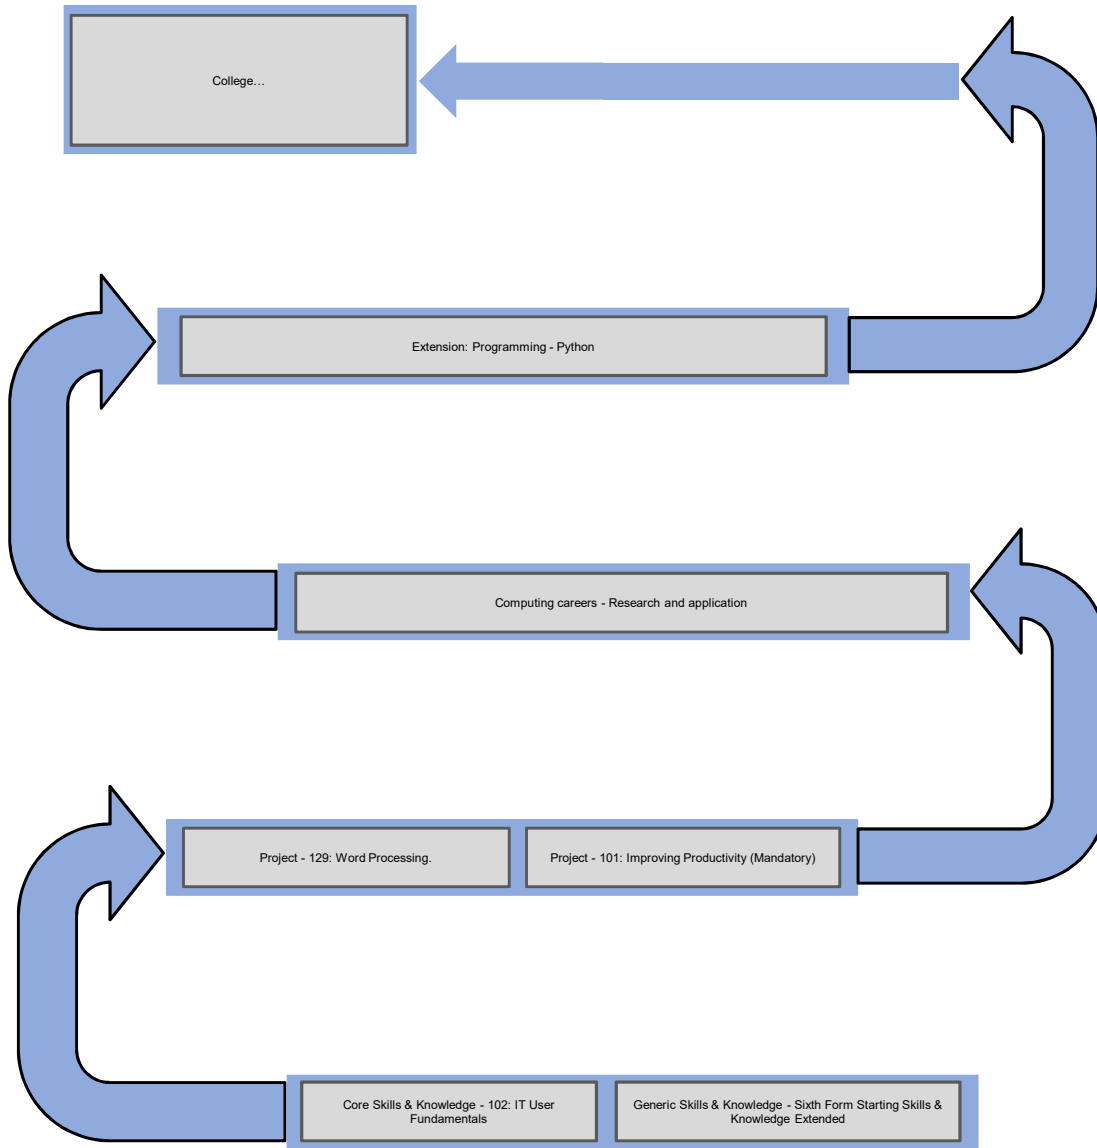

Computing: Pathway Key Stage 5

CURRICULUM MAP

1 Year course (College Ready). **3 lessons per week.**